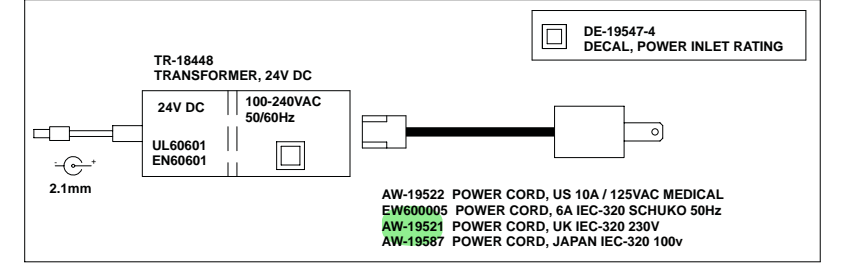

OPT	KIT
6310A-031 110V/60HZ	630AX031
6310A-033 230V/50HZ NON UK	630AX033
6310A-034 230V/50HZ UK	630AX034
6310A-035 110V/50HZ JAPAN	630AX035

SCHEMATIC INTENDED TO BE AN ELECTRICAL REPRESENTATION OF THE ARC SYSTEM. MECHANICAL IMPLEMENTATION OR REPRESENTATION MAY VARY.