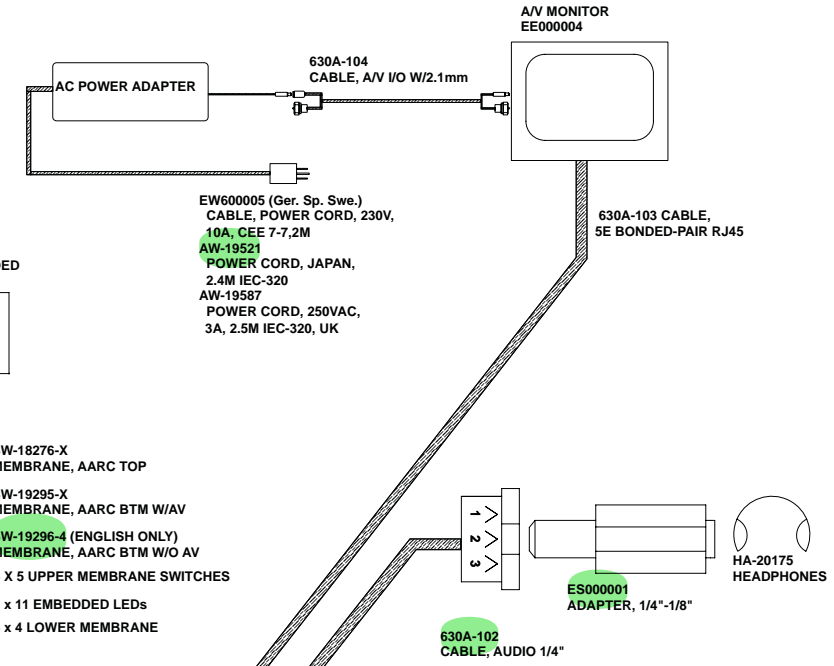

OPT	KIT
6310A-031 110V/60HZ	630AX031
6310A-033 230V/50HZ NON UK	630AX033
6310A-034 230V/50HZ UK	630AX034
6310A-035 110V/50HZ JAPAN	630AX035

SCHEMATIC INTENDED TO BE AN ELECTRICAL REPRESENTATION OF THE ARC SYSTEM. MECHANICAL IMPLEMENTATION OR REPRESENTATION MAY VARY.